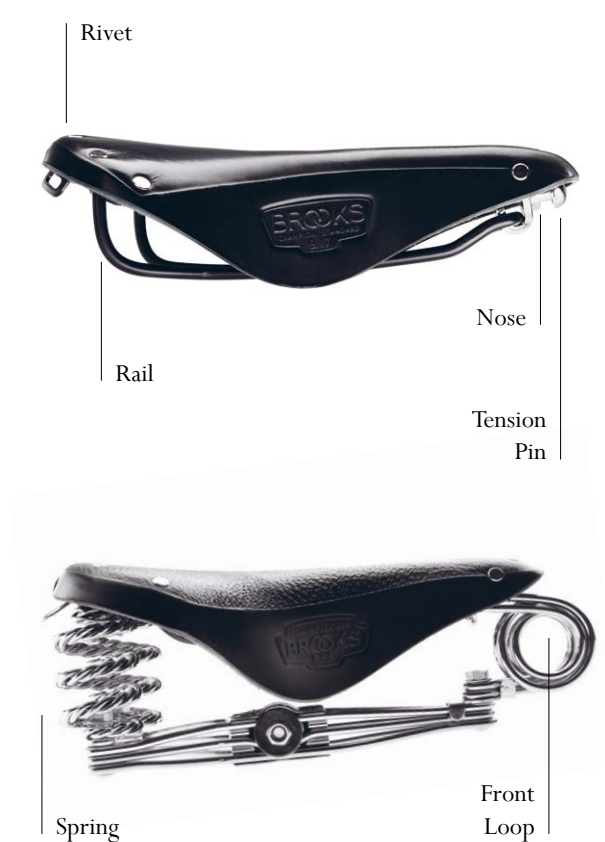

LEATHER SADDLE

Factory Repairs Price List

Package	Including (fit/change) up to	Price (€)	Upcharge Titanium - Price (€)	Upcharge Front Loop/ Spring (B33, B73, B135, B190) - Price (€)	Upcharge Copper Rivets - Price (€)
Rivets	9 Rivets; Nameplate	34,00	n.a.	n.a.	6,00
Tension-pin and Nose Repair	Tension Pin Nose Shackle	40,00	23,00	n.a.	n.a.
Saddle Bracket Rail Repair	Rail Spring Backplate	45,00	n.a.	6,00	n.a.
Complete Saddle Frame Repair	9 Rivets Tension Pin Nose Shackle Rail Spring Backplate	62,00	45,00	6,00	6,00